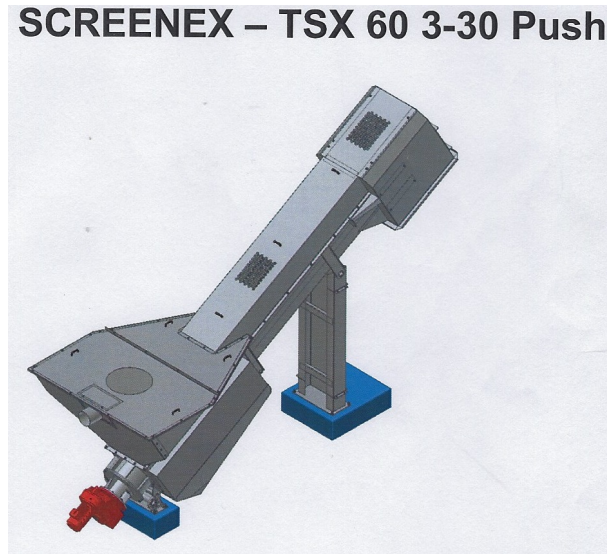

Screenex SX60 3-30 Meri in refurbished condition

Second hand machine | Article No. 3876

Technical data:

Machine:	Screenex SX60 3-30 Meri in refurbished condition
Producer:	Meri
Type:	SX60 3-30
Size:	5855 mm length Screw diameter 530 mm
Capacity:	None
Year:	None

SCREENEX – TSX 60 3-30 Push

Description:

Used Screenex SX60 3-30 for the dewatering of reject in the stock preparation coming from Contaminex, Poire , Drum screen / trommel