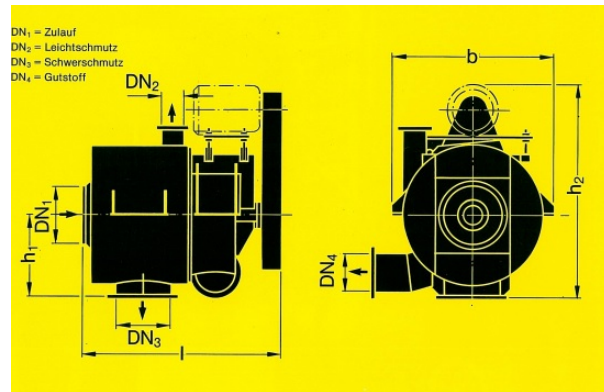

Voith Contaminex CMS 20

Article No. 4401

Technical data:

Machine:	Voith Contaminex CMS 20
Producer:	Voith
Type:	Contaminex CMS 20
Size:	None
Capacity:	None
Year:	None

Description:

collects and washes out all trash from one pulper charge