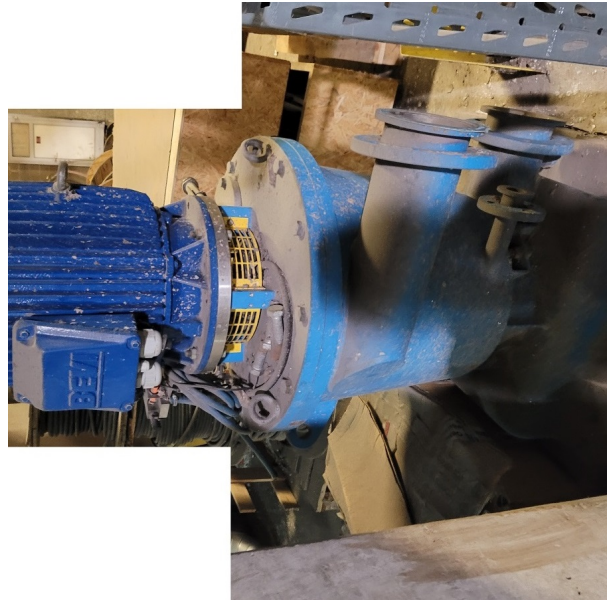

Optiscreen Metso CS 40

Article No. 5108

Technical data:

Machine:	Optiscreen Metso CS 40
Producer:	Metso
Type:	Optiscreen CS 40
Size:	None
Capacity:	None
Year:	None

Description:

Gebrauchter Grobsortierer Metso CS 40 in sehr gutem Zustand